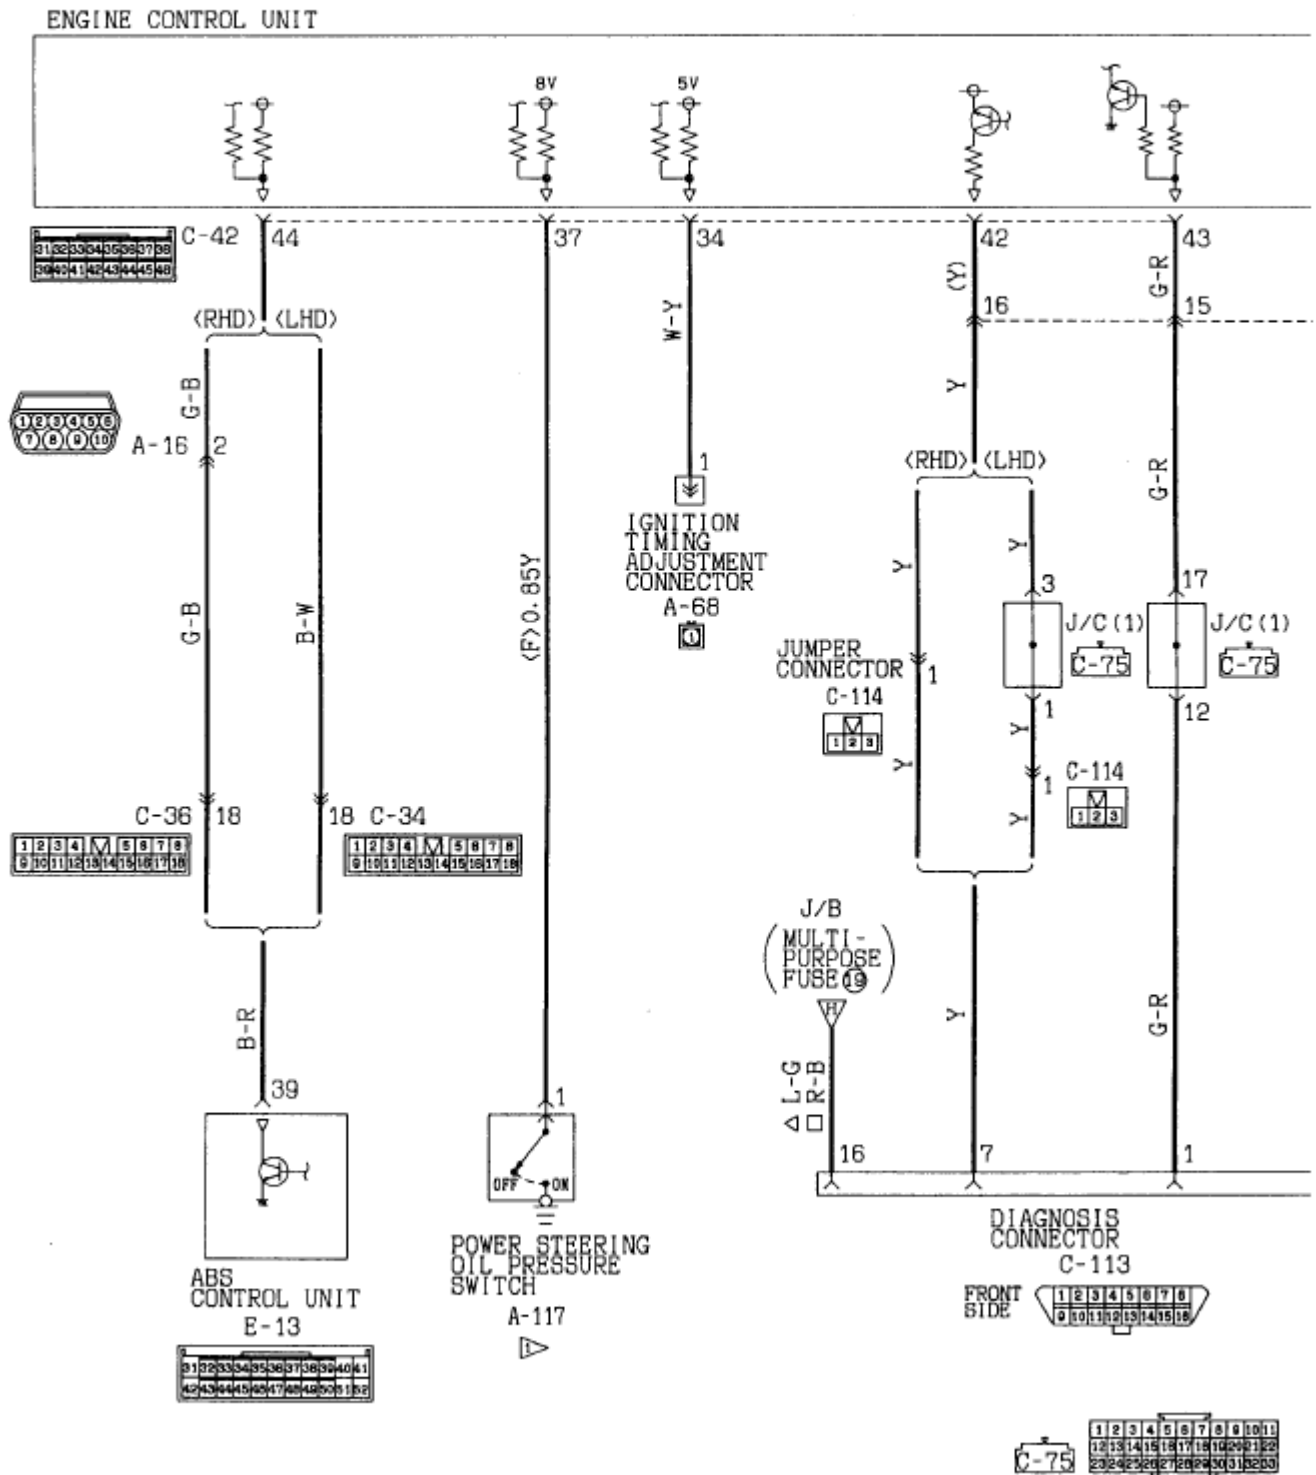

MPI SYSTEM (6G72 engine-M/T (Vehicles without immobilizer system)) (CONTINUED)

Remarks
 (1) □ : L. H. drive vehicles
 (2) Δ : R. H. drive vehicles

Wire colour code
 B:Black LG:Light green G:Green L:Blue W:White Y:Yellow SB:Sky blue
 BR:Brown O:Orange GR:Gray R:Red P:Pink V:Violet