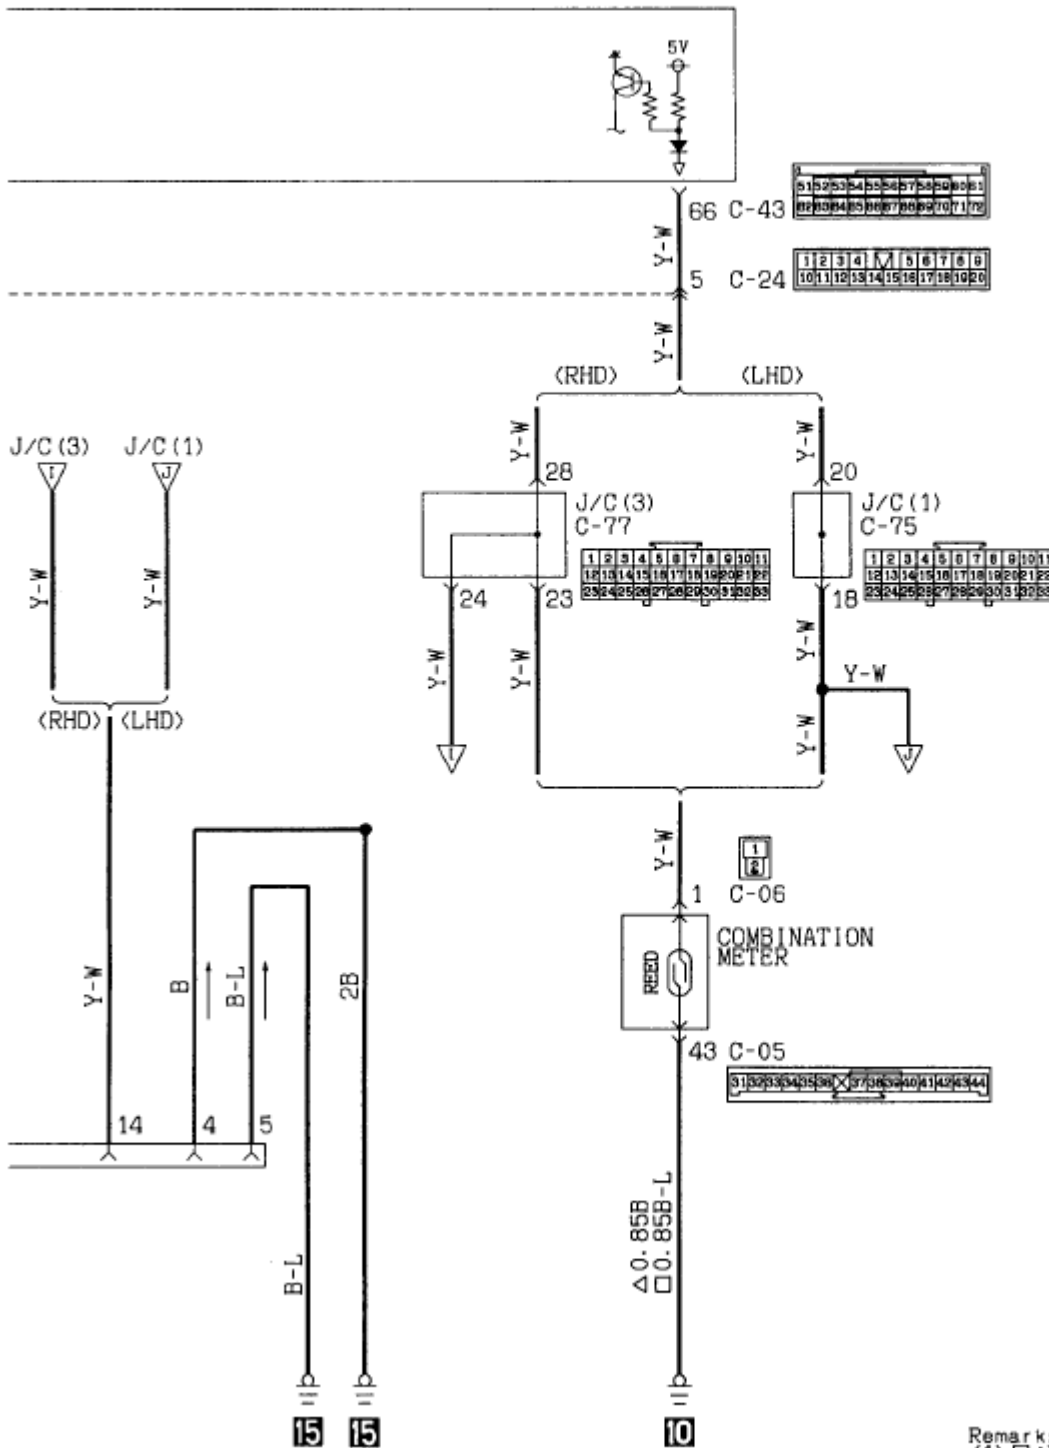

MPI SYSTEM (6G72 engine-M/T (Vehicles without immobilizer system)) (CONTINUED)

Remarks
 (1) □ : L. H. drive vehicles
 (2) Δ : R. H. drive vehicles

Wire colour code
 B:Black LG:Light green G:Green L:Blue W:White Y:Yellow SB:Sky blue
 BR:Brown O:Orange GR:Gray R:Red P:Pink V:Violet