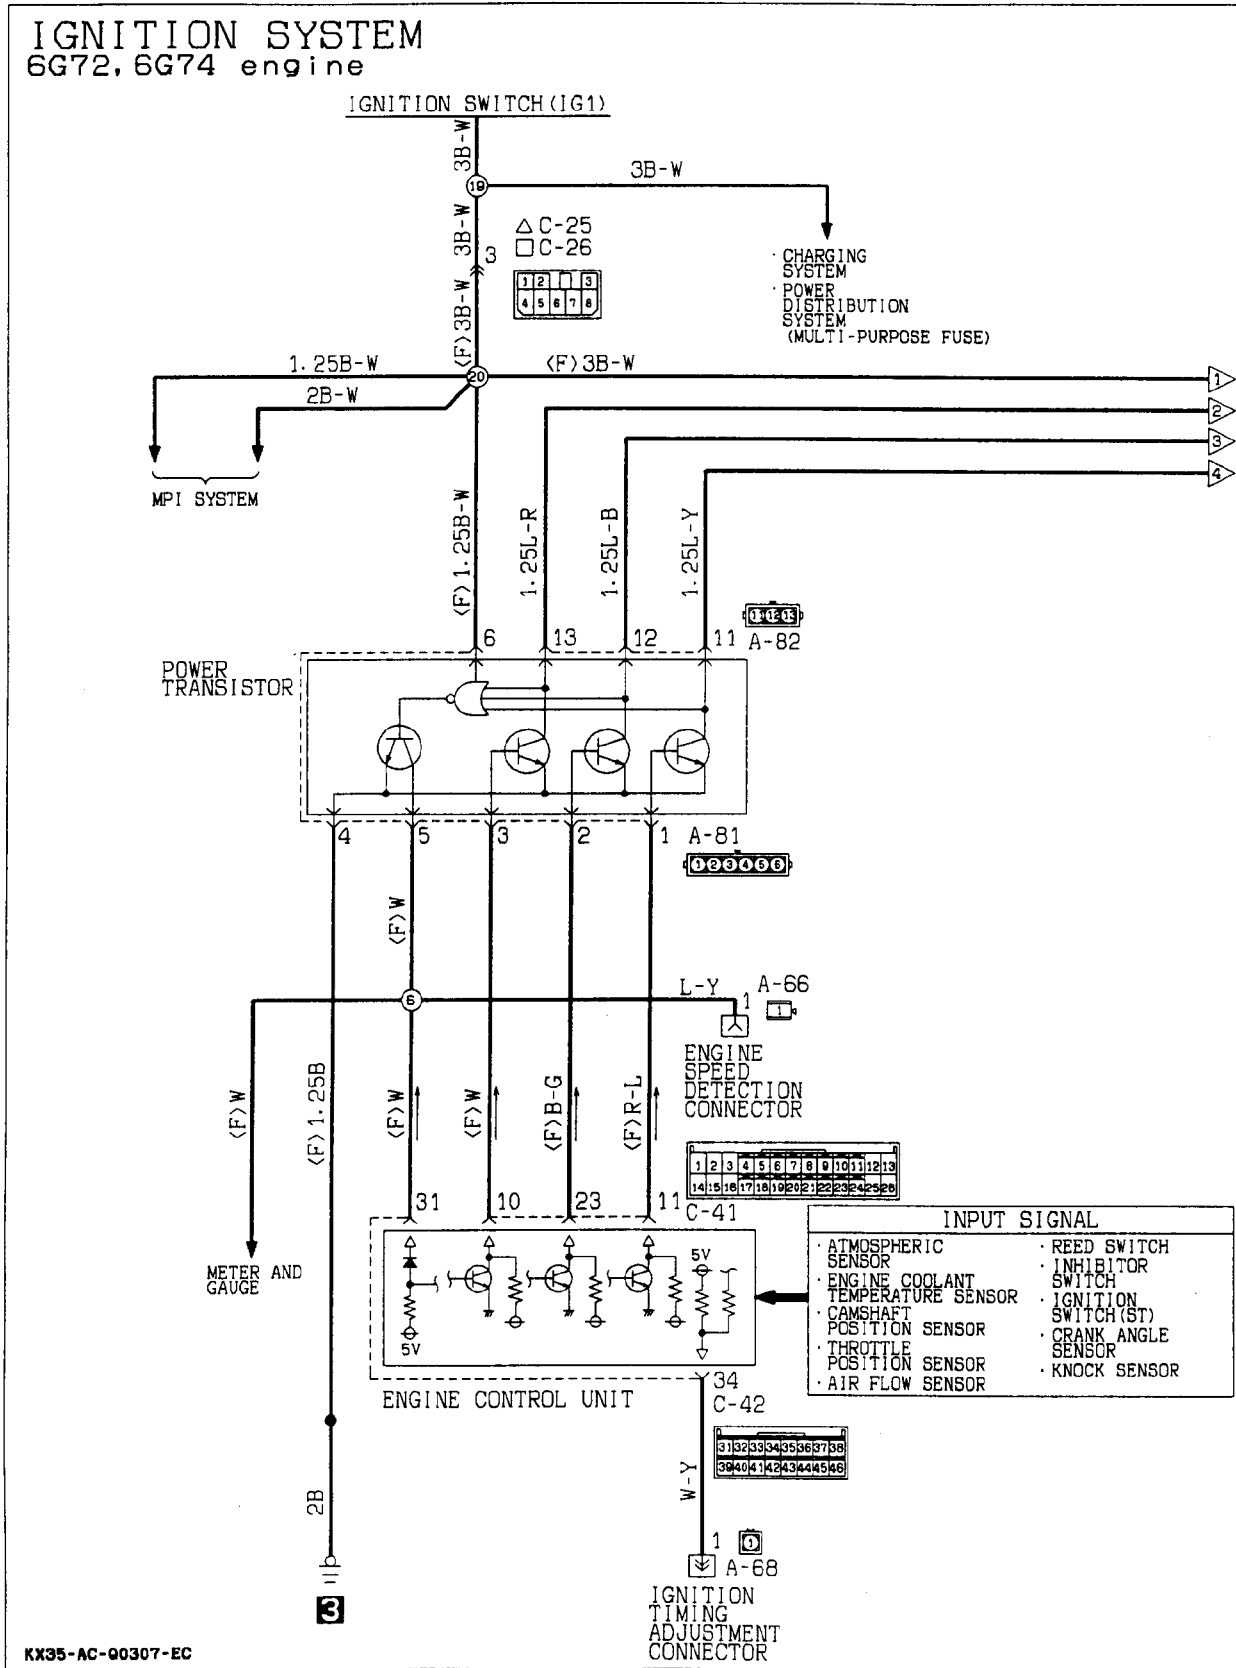

IGNITION SYSTEM

6G72, 6G74 engine

The circuit for '95 models has been established.

IGNITION SYSTEM <6G72, 6G74 engine> (CONTINUED)

Remarks  
 (1) □ : L.H. drive vehicles  
 (2) △ : R.H. drive vehicles

Wire colour code  
 B:Black LG:Light green G:Green L:Blue W:White Y:Yellow SB:Sky blue  
 BR:Brown O:Orange GR:Gray R:Red P:Pink V:Violet