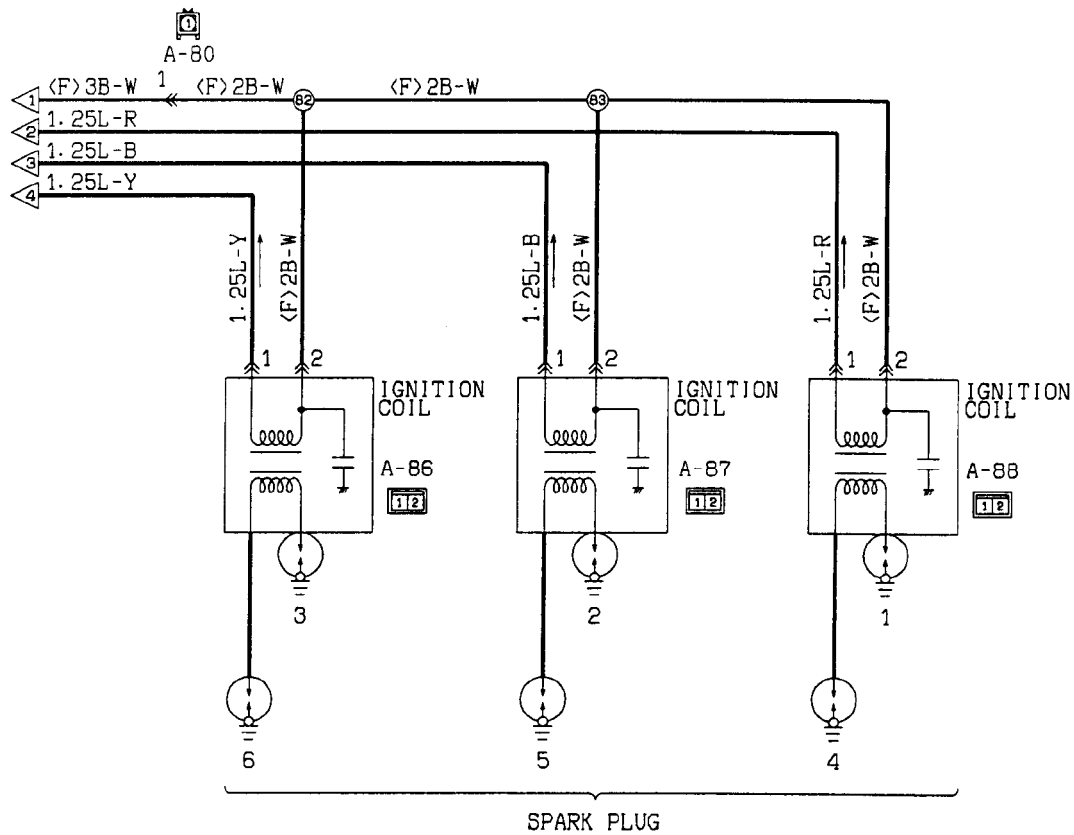

IGNITION SYSTEM

6G72, 6G74 engine

The circuit for '95 models has been established.

IGNITION SYSTEM <6G72, 6G74 engine> (CONTINUED)

Remarks  
 (1) □ : L.H. drive vehicles  
 (2) △ : R.H. drive vehicles

Wire colour code  
 B:Black LG:Light green G:Green L:Blue W:White Y:Yellow SB:Sky blue  
 BR:Brown O:Orange GR:Gray R:Red P:Pink V:Violet