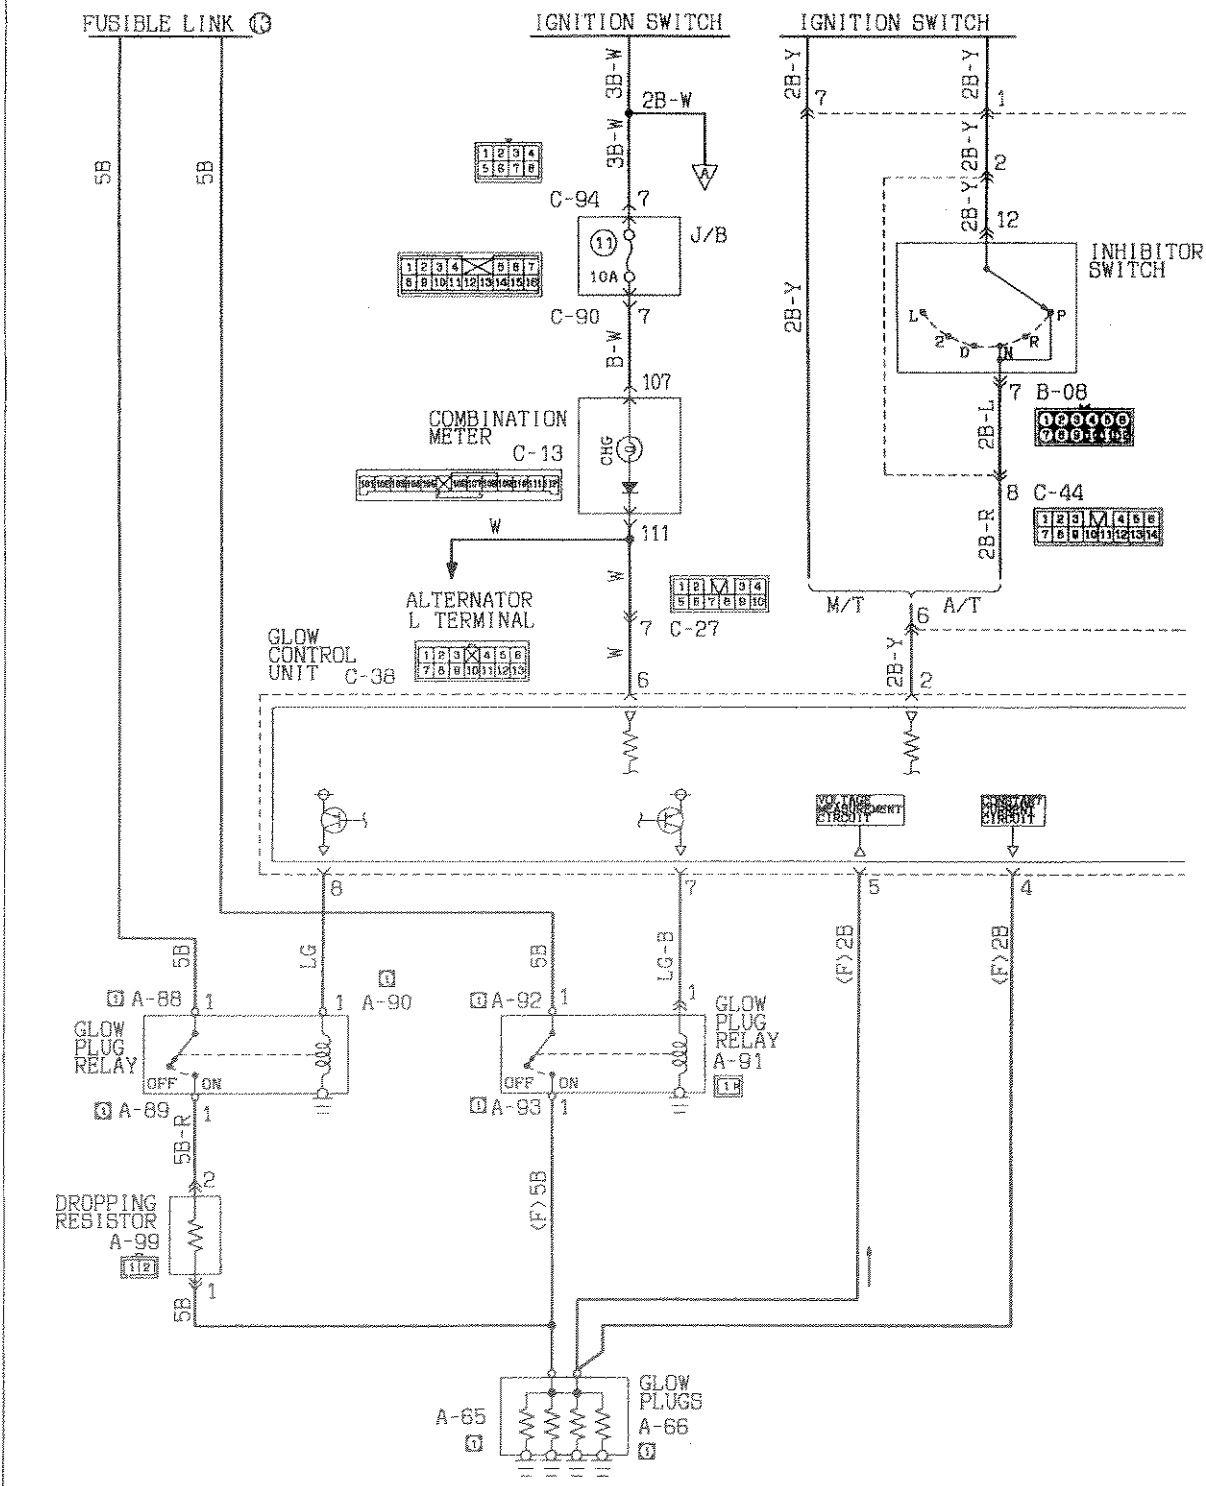

5-3 Super quick glow (with EGR system)

KX35-AC-00506-EC