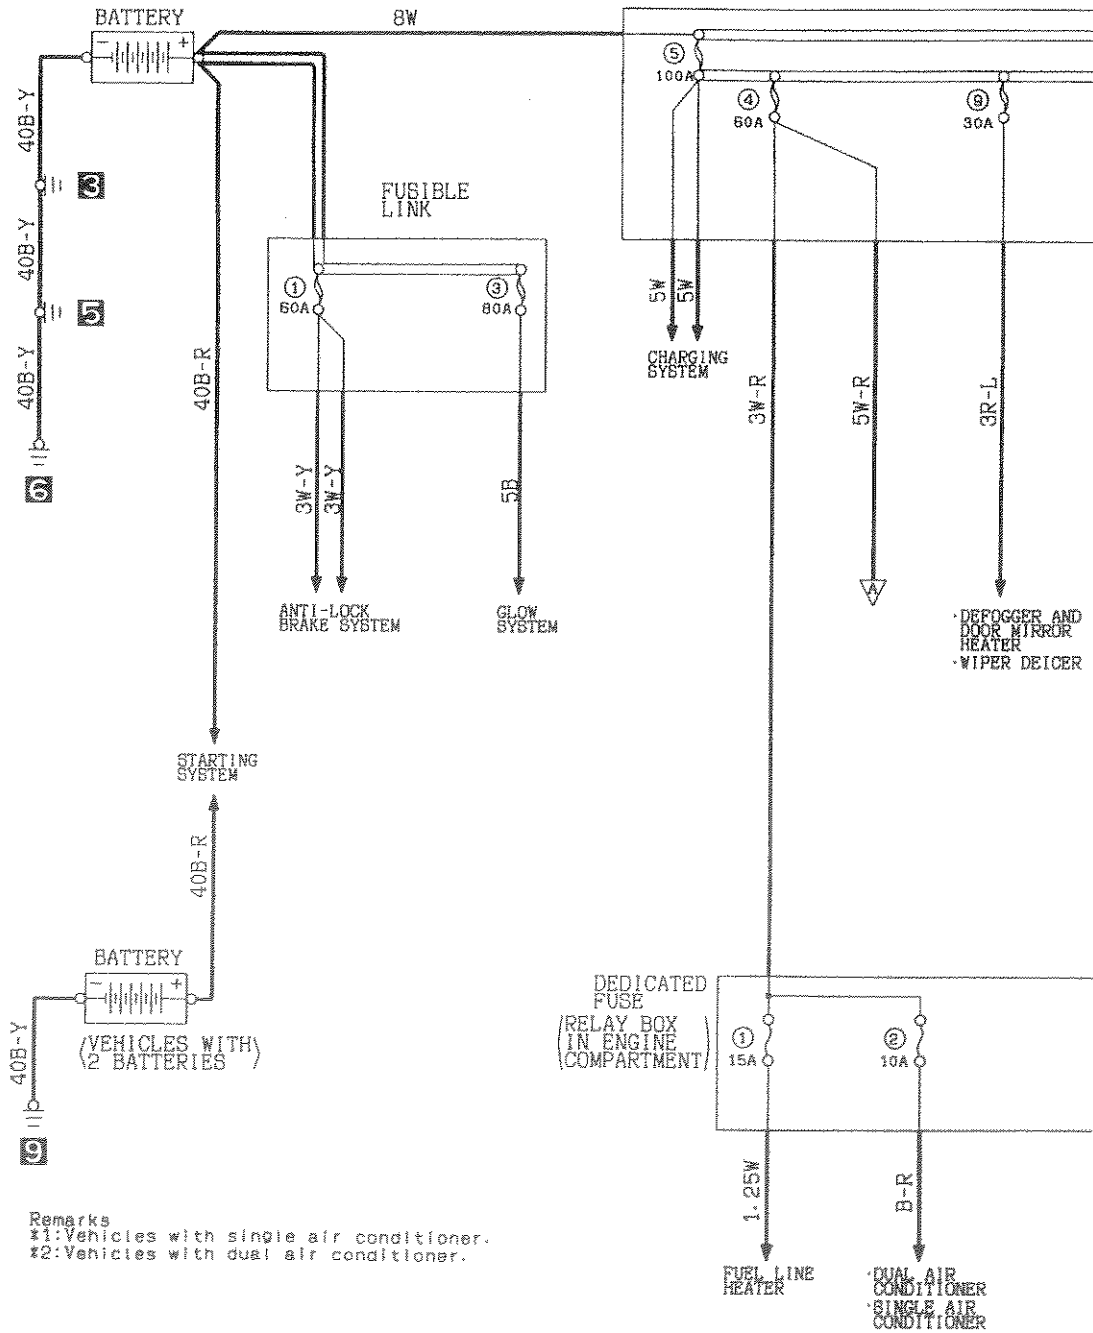

POWER DISTRIBUTION SYSTEM  
(Diesel-powered vehicles)

Remarks  
\*1: Vehicles with single air conditioner.  
\*2: Vehicles with dual air conditioner.

Wire colour code  
 B:Black LG:Light green G:Green L:Blue W:White Y:Yellow SB:Sky blue  
 BR:Brown O:Orange GR:Gray R:Red P:Pink V:Violet