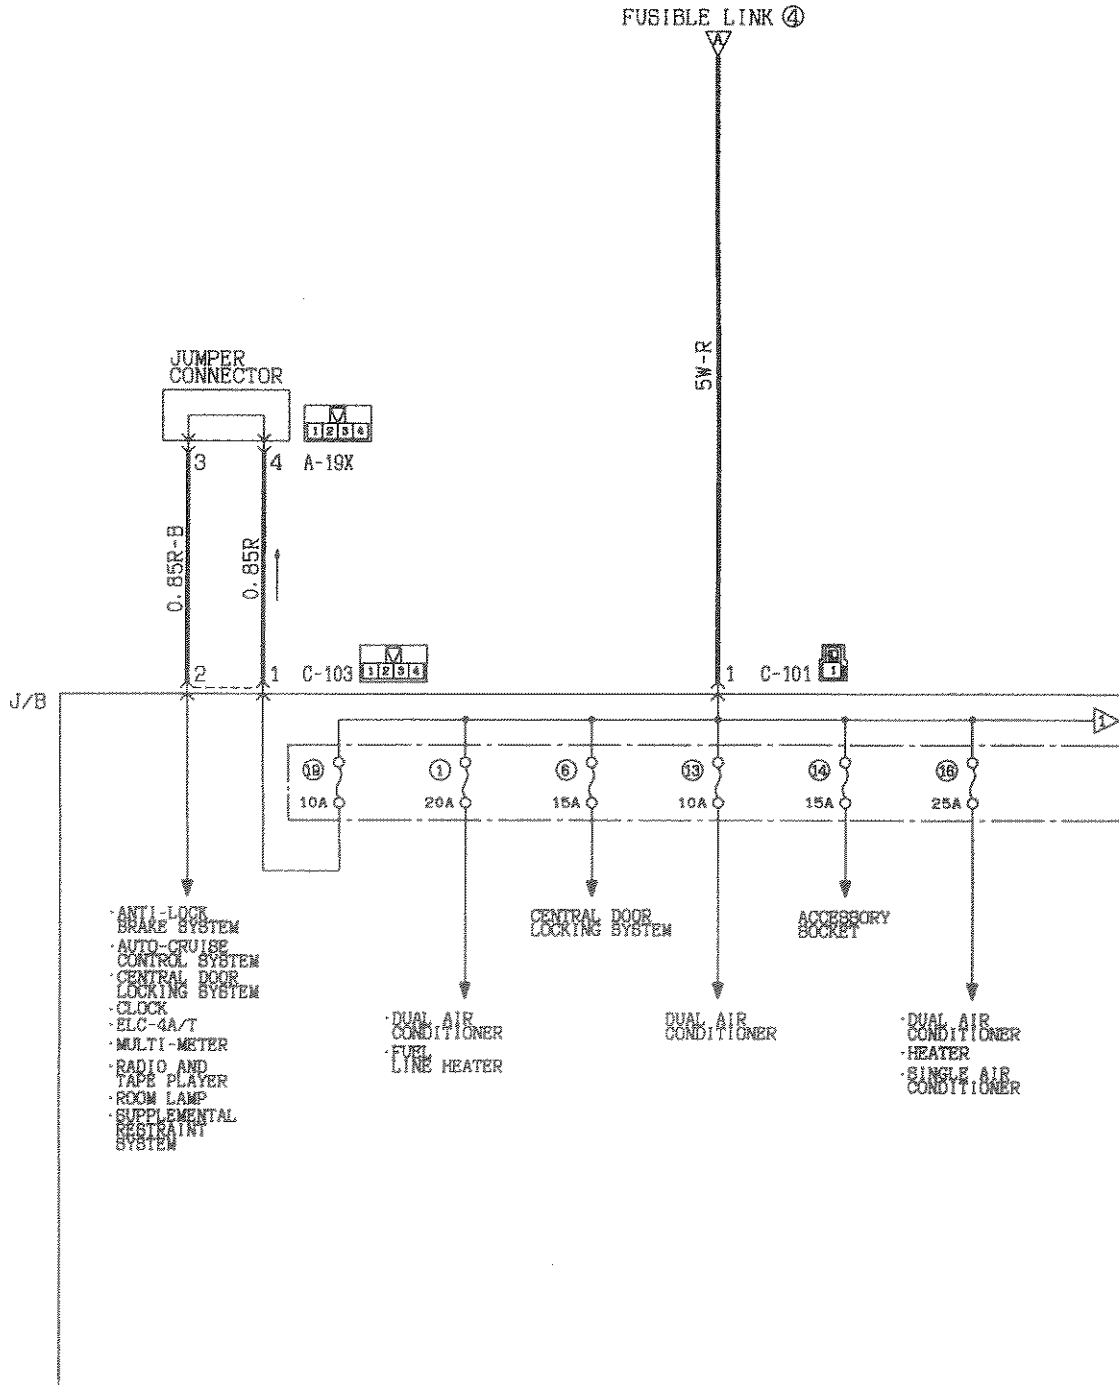

POWER DISTRIBUTION SYSTEM (Diesel-powered vehicles)  
(CONTINUED)

Wire colour code  
 B:Black LG:Light green G:Green L:Blue W:White Y:Yellow BB:Sky blue  
 BR:Brown O:Orange GR:Gray R:Red P:Pink V:Violet

KX35-AC-90164B-EC