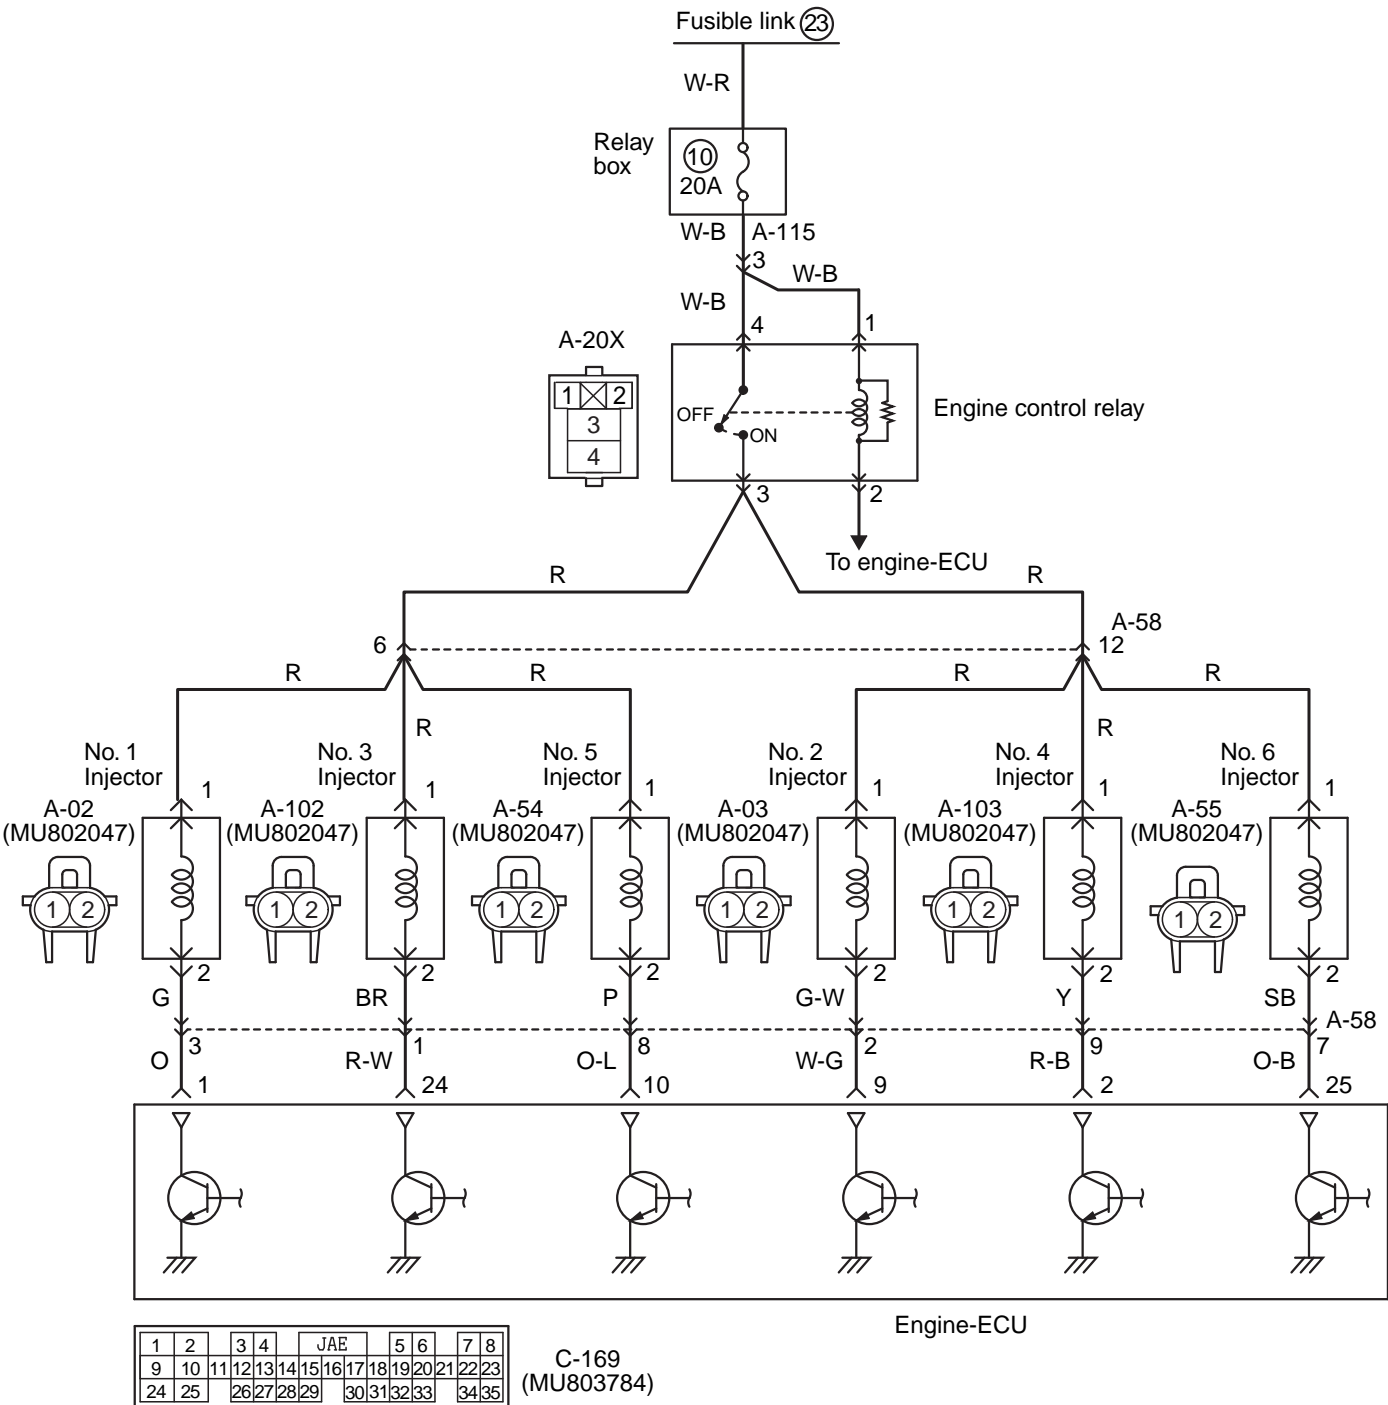

# Injector circuit

Wire colour code

B: Black LG: Light green G: Green L: Blue W: White Y: Yellow SB: Sky blue BR: Brown O: Orange GR: Grey  
 R: Red P: Pink V: Violet PU: Purple SI: Silver