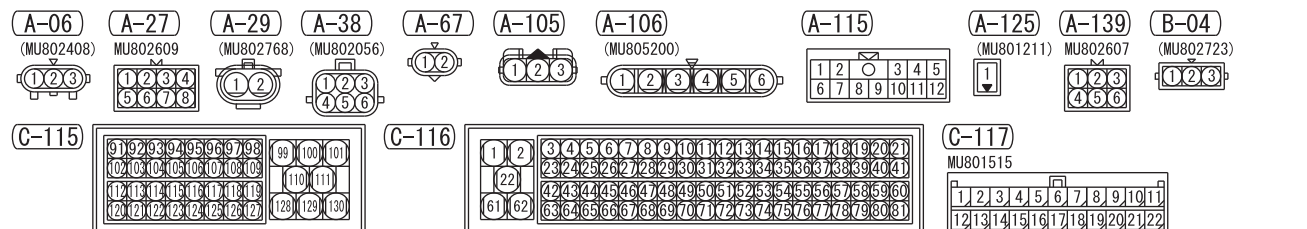

<VEHICLES FOR AUSTRALIA AND NEW ZEALAND>

RAIL PRESSURE SENSOR (A-06)

MANIFOLD ABSOLUTE PRESSURE SENSOR (A-105)

EGR VALVE ASSEMBLY (A-38)

ELECTRONIC-CONTROLLED THROTTLE VALVE (A-106)

ENGINE-ECU

Wire colour code  
 B : Black LG : Light green G : Green L : Blue W : White  
 Y : Yellow SB : Sky blue BR : Brown O : Orange GR : Grey  
 R : Red P : Pink V : Violet PU : Purple SI : Silver