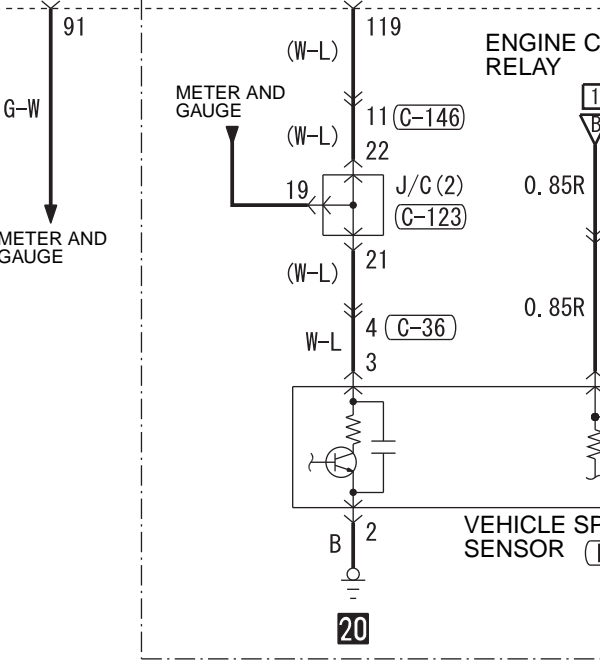

<VEHICLES FOR AUSTRALIA AND NEW ZEALAND>

RAIL PRESSURE SENSOR (A-06)

MANIFOLD ABSOLUTE PRESSURE SENSOR (A-105)

EGR VALVE ASSEMBLY (A-38)

ELECTRONIC-CONTROLLED THROTTLE VALVE (A-106)

ENGINE-ECU

Wire colour code  
 B : Black LG : Light green G : Green L : Blue W : White  
 Y : Yellow SB : Sky blue BR : Brown O : Orange GR : Grey  
 R : Red P : Pink V : Violet PU : Purple SI : Silver