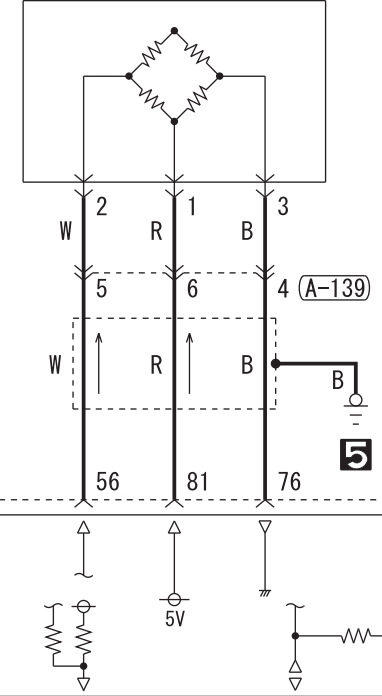

<VEHICLES FOR AUSTRALIA AND NEW ZEALAND>

RAIL PRESSURE SENSOR (A-06)

MANIFOLD ABSOLUTE PRESSURE SENSOR (A-105)

EGR VALVE ASSEMBLY (A-38)

ELECTRONIC-CONTROLLED THROTTLE VALVE (A-106)

ENGINE-ECU

Wire colour code  
 B : Black LG : Light green G : Green L : Blue W : White  
 Y : Yellow SB : Sky blue BR : Brown O : Orange GR : Grey  
 R : Red P : Pink V : Violet PU : Purple SI : Silver