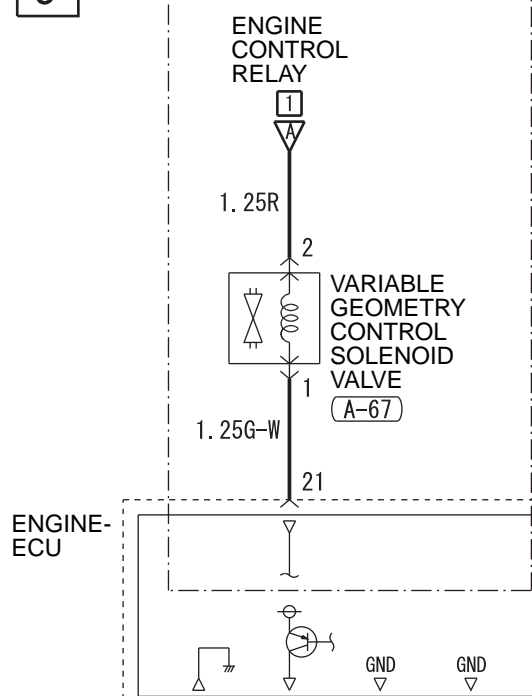

<VEHICLES FOR AUSTRALIA AND NEW ZEALAND>

RAIL PRESSURE SENSOR (A-06)

MANIFOLD ABSOLUTE PRESSURE SENSOR (A-105)

EGR VALVE ASSEMBLY (A-38)

ELECTRONIC-CONTROLLED THROTTLE VALVE (A-106)

ENGINE-ECU

Wire colour code  
 B : Black LG : Light green G : Green L : Blue W : White  
 Y : Yellow SB : Sky blue BR : Brown O : Orange GR : Grey  
 R : Red P : Pink V : Violet PU : Purple SI : Silver