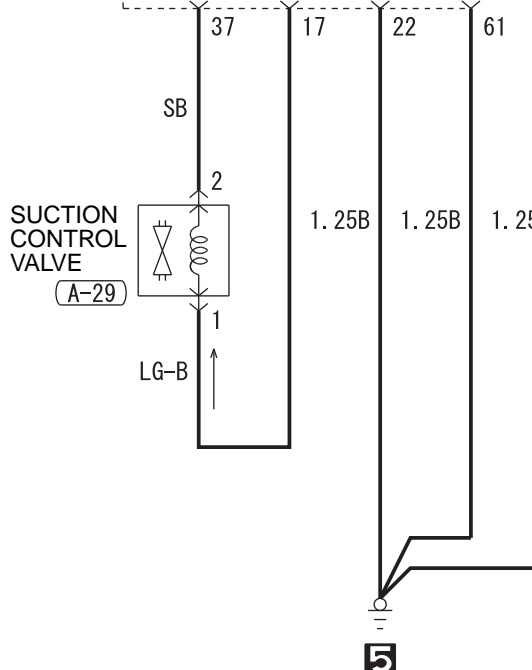

<VEHICLES FOR AUSTRALIA AND NEW ZEALAND>

RAIL PRESSURE SENSOR (A-06)

MANIFOLD ABSOLUTE PRESSURE SENSOR (A-105)

EGR VALVE ASSEMBLY (A-38)

ELECTRONIC-CONTROLLED THROTTLE VALVE (A-106)

ENGINE-ECU

Wire colour code  
 B : Black LG : Light green G : Green L : Blue W : White  
 Y : Yellow SB : Sky blue BR : Brown O : Orange GR : Grey  
 R : Red P : Pink V : Violet PU : Purple SI : Silver