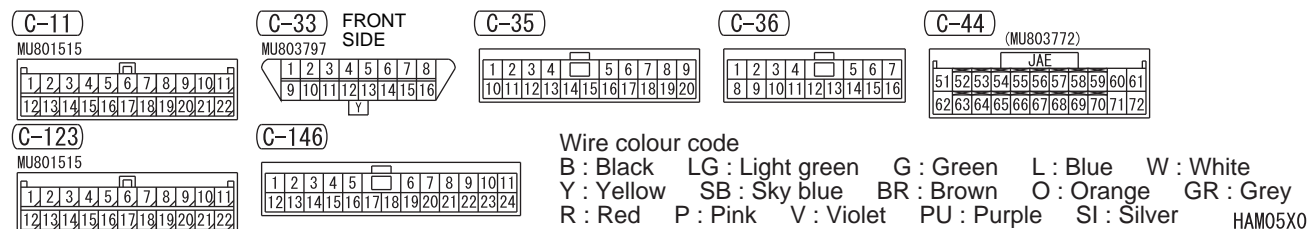

<VEHICLES FOR AUSTRALIA AND NEW ZEALAND>

RAIL PRESSURE SENSOR (A-06)

MANIFOLD ABSOLUTE PRESSURE SENSOR (A-105)

EGR VALVE ASSEMBLY (A-38)

ELECTRONIC-CONTROLLED THROTTLE VALVE (A-106)

ENGINE-ECU

Wire colour code  
 B : Black LG : Light green G : Green L : Blue W : White  
 Y : Yellow SB : Sky blue BR : Brown O : Orange GR : Grey  
 R : Red P : Pink V : Violet PU : Purple SI : Silver