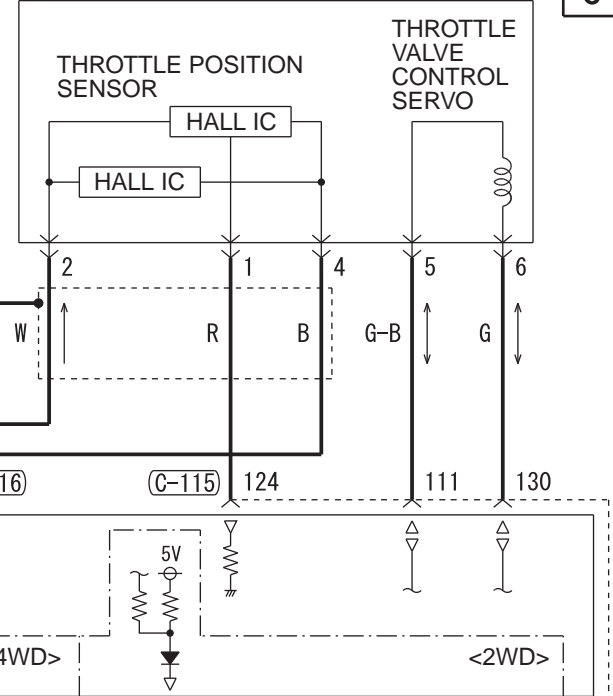

<VEHICLES FOR AUSTRALIA AND NEW ZEALAND>

RAIL PRESSURE SENSOR (A-06)

MANIFOLD ABSOLUTE PRESSURE SENSOR (A-105)

EGR VALVE ASSEMBLY (A-38)

ELECTRONIC-CONTROLLED THROTTLE VALVE (A-106)

ENGINE-ECU

Wire colour code  
 B : Black LG : Light green G : Green L : Blue W : White  
 Y : Yellow SB : Sky blue BR : Brown O : Orange GR : Grey  
 R : Red P : Pink V : Violet PU : Purple SI : Silver