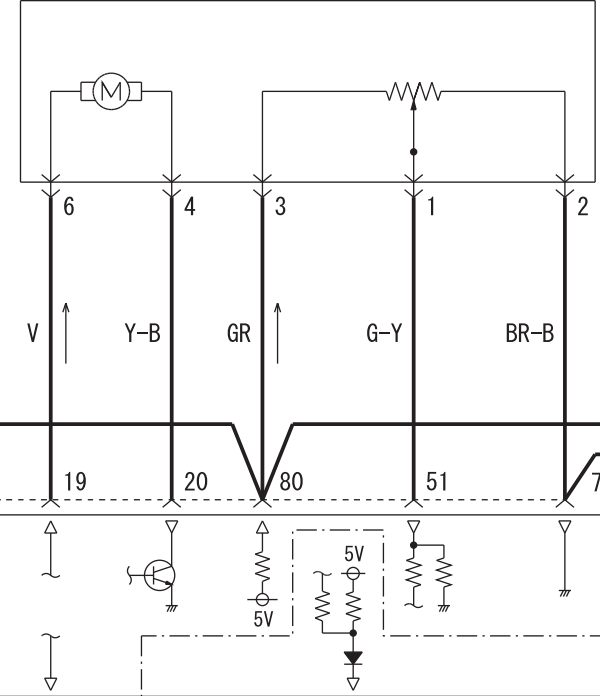

<VEHICLES FOR AUSTRALIA AND NEW ZEALAND>

RAIL PRESSURE SENSOR (A-06)

MANIFOLD ABSOLUTE PRESSURE SENSOR (A-105)

EGR VALVE ASSEMBLY (A-38)

ELECTRONIC-CONTROLLED THROTTLE VALVE (A-106)

ENGINE-ECU

Wire colour code  
 B : Black LG : Light green G : Green L : Blue W : White  
 Y : Yellow SB : Sky blue BR : Brown O : Orange GR : Grey  
 R : Red P : Pink V : Violet PU : Purple SI : Silver