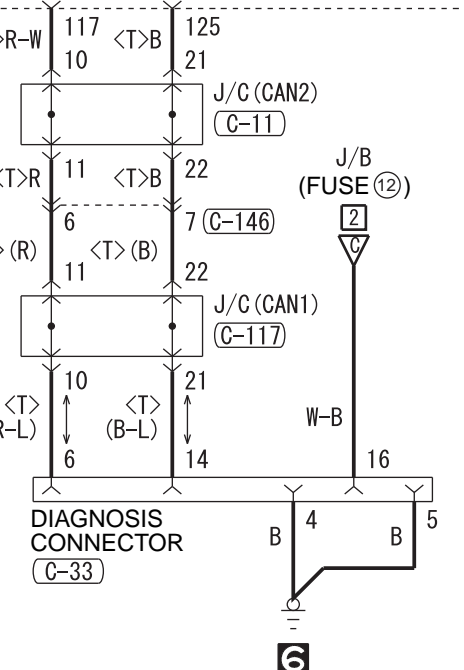

<VEHICLES FOR AUSTRALIA AND NEW ZEALAND>

RAIL PRESSURE SENSOR (A-06)

MANIFOLD ABSOLUTE PRESSURE SENSOR (A-105)

EGR VALVE ASSEMBLY (A-38)

ELECTRONIC-CONTROLLED THROTTLE VALVE (A-106)

ENGINE-ECU

Wire colour code  
 B : Black LG : Light green G : Green L : Blue W : White  
 Y : Yellow SB : Sky blue BR : Brown O : Orange GR : Grey  
 R : Red P : Pink V : Violet PU : Purple SI : Silver