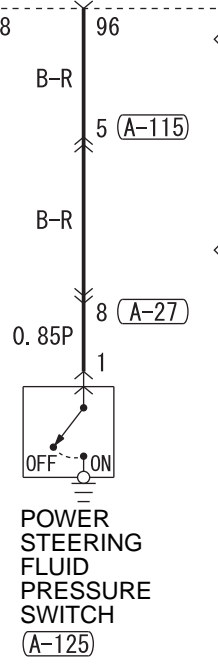

<VEHICLES FOR AUSTRALIA AND NEW ZEALAND>

RAIL PRESSURE SENSOR (A-06)

MANIFOLD ABSOLUTE PRESSURE SENSOR (A-105)

EGR VALVE ASSEMBLY (A-38)

ELECTRONIC-CONTROLLED THROTTLE VALVE (A-106)

ENGINE-ECU

Wire colour code  
 B : Black LG : Light green G : Green L : Blue W : White  
 Y : Yellow SB : Sky blue BR : Brown O : Orange GR : Grey  
 R : Red P : Pink V : Violet PU : Purple SI : Silver