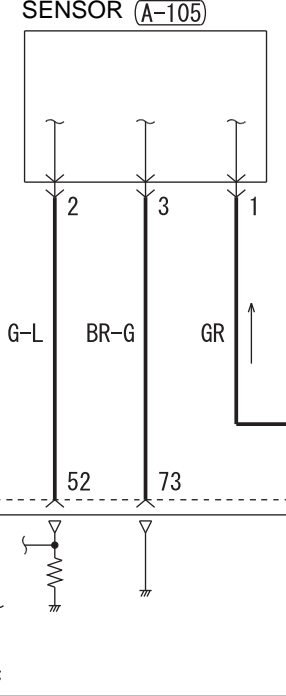

<VEHICLES FOR AUSTRALIA AND NEW ZEALAND>

RAIL PRESSURE SENSOR (A-06)

MANIFOLD ABSOLUTE PRESSURE SENSOR (A-105)

EGR VALVE ASSEMBLY (A-38)

ELECTRONIC-CONTROLLED THROTTLE VALVE (A-106)

ENGINE-ECU

Wire colour code  
 B : Black LG : Light green G : Green L : Blue W : White  
 Y : Yellow SB : Sky blue BR : Brown O : Orange GR : Grey  
 R : Red P : Pink V : Violet PU : Purple SI : Silver