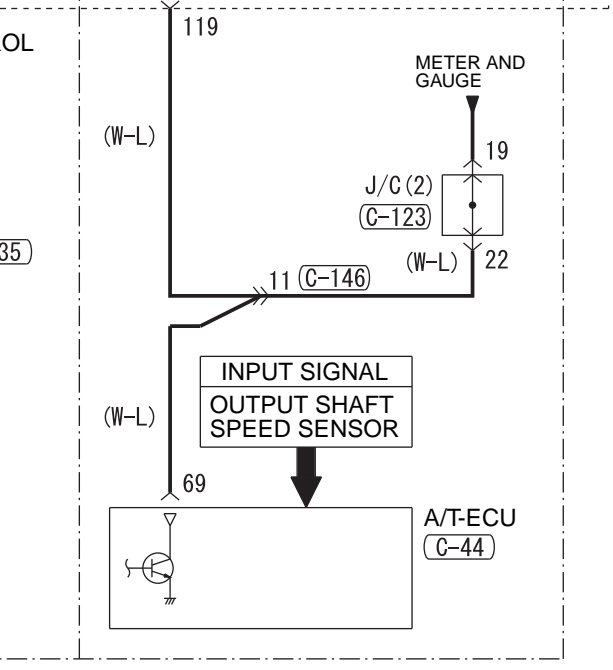

<VEHICLES FOR AUSTRALIA AND NEW ZEALAND>

RAIL PRESSURE SENSOR (A-06)

MANIFOLD ABSOLUTE PRESSURE SENSOR (A-105)

EGR VALVE ASSEMBLY (A-38)

ELECTRONIC-CONTROLLED THROTTLE VALVE (A-106)

ENGINE-ECU

Wire colour code  
 B : Black LG : Light green G : Green L : Blue W : White  
 Y : Yellow SB : Sky blue BR : Brown O : Orange GR : Grey  
 R : Red P : Pink V : Violet PU : Purple SI : Silver