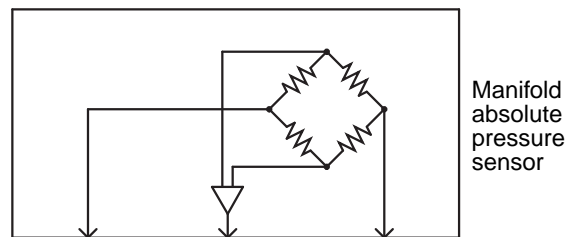

Manifold Absolute Pressure Sensor Circuit

C-116

Wire colour code

B: Black LG: Light green G: Green L: Blue W: White Y: Yellow SB: Sky blue BR: Brown O: Orange GR: Grey
 R: Red P: Pink V: Violet PU: Purple SI: Silver