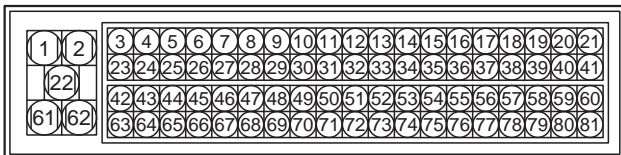

Manifold Absolute Pressure Sensor Circuit

C-116

Wire colour code

B: Black LG: Light green G: Green L: Blue W: White Y: Yellow SB: Sky blue BR: Brown O: Orange GR: Grey
 R: Red P: Pink V: Violet PU: Purple SI: Silver