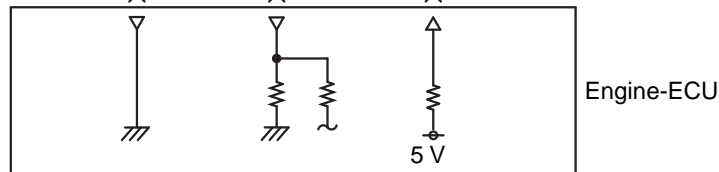

Manifold Absolute Pressure Sensor Circuit

C-116

Wire colour code

B: Black LG: Light green G: Green L: Blue W: White Y: Yellow SB: Sky blue BR: Brown O: Orange GR: Grey
 R: Red P: Pink V: Violet PU: Purple SI: Silver