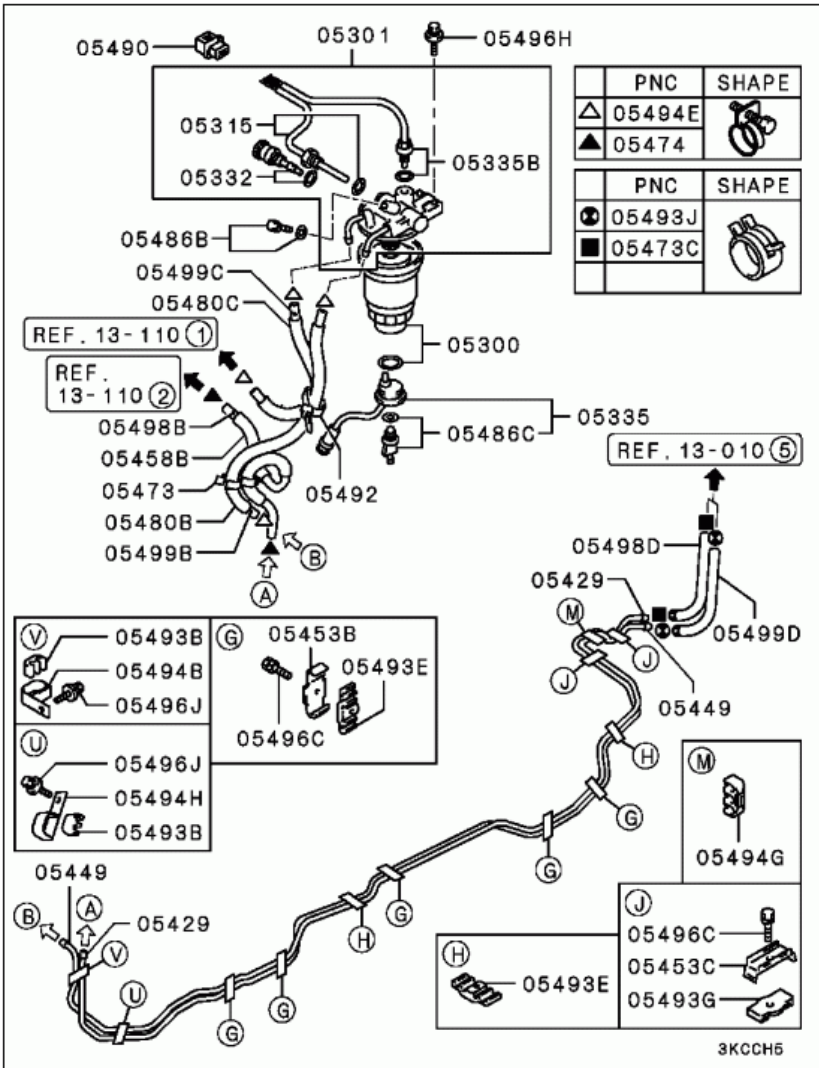

## 13-020 - FUEL LINE & VAPOR GAS CONTROL / W/FILTER PUMP

Номер	Описание детали
05300	FUEL FILTER
05301	BODY,FUEL FILTER
05335	SENSOR,FUEL FILTER
05429	PIPE,FUEL RETURN
05449	PIPE,FUEL LINE
05453B	SUPPORT,FUEL LINE
05453C	SUPPORT,FUEL LINE
05458B	TUBE,FUEL RETURN LINE
05473	CLIP,FUEL RETURN LINE
05473C	CLIP,FUEL RETURN LINE
05474	CLAMP,FUEL RETURN LINE
05480B	TUBE,FUEL LINE
05480C	TUBE,FUEL LINE
05486B	PLUG,FUEL LINE
05486C	PLUG,FUEL LINE
05492	BAND,FUEL LINE
05493B	CLIP,FUEL LINE
05493E	CLIP,FUEL LINE
05493G	CLIP,FUEL LINE
05493J	CLIP,FUEL LINE
05494B	CLAMP,FUEL LINE
05494E	CLAMP,FUEL LINE
05494G	CLAMP,FUEL LINE
05494H	CLAMP,FUEL LINE
05496C	BOLT,FUEL LINE
05496J	BOLT,FUEL LINE
05496J	BOLT,FUEL LINE
05496J	BOLT,FUEL LINE
05498B	HOSE,FUEL RETURN LINE
05498D	HOSE,FUEL RETURN LINE
05499B	HOSE,FUEL LINE
05499C	HOSE,FUEL LINE
05499D	HOSE,FUEL LINE

3KCCB5